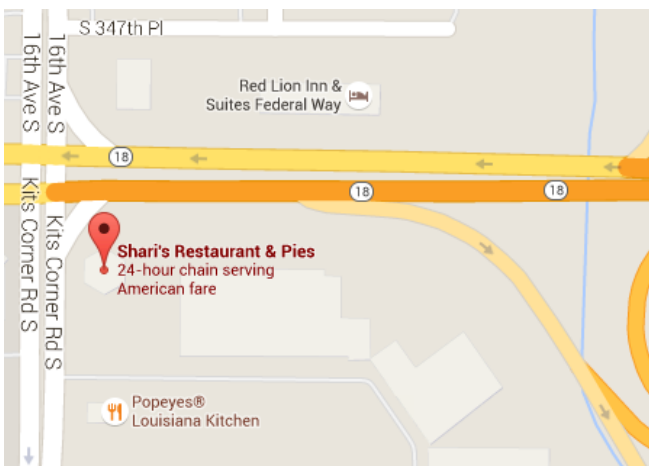

Shari's

Federal Way

34900 Enchanted Parkway S.
Federal Way, WA 98003