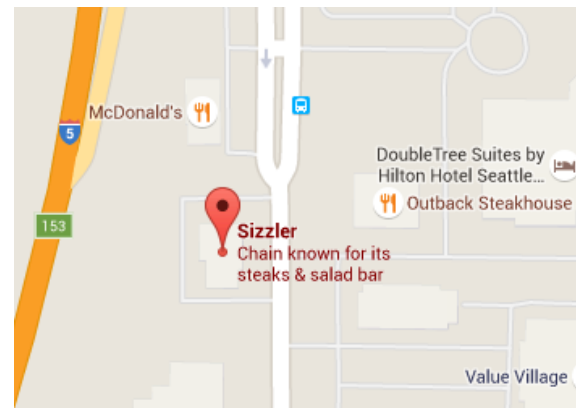

A few blocks south of Southcenter Mall